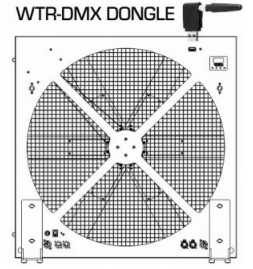

SPECIFICATIONS

Général : Usage	DJ & Club, Stage & Rental
Général : Dimensions (cm)	70 x 70 x 10 cm
Général : Poids (kg)	20
Général : Alimentation	AC 100 - 240V, 50/60Hz
Général : Etiquette "énergie"	Non
Général : Consommation d'énergie W	240
Général : Couleur	noir
Général : Ecran	OLED
Général : Fixation	included omega bracket
Général : IP rating	indoor
Contrôle : manuelle	Non
Contrôle : Master/Slave	Non
Contrôle : SMART-DMX	Non
Contrôle : autonome	no
Contrôle : programmable	Non
Contrôle : mise à jour du logiciel	oui
Contrôle : canaux dmx maximale	33
Lumière : lamp socket	aucun
Lumière : lampe	LED
Lumière : couleurs	Rouge, Vert, Blue, RGB
Lumière : mélanger les couleurs	oui
Lumière : iris	Non
Lumière : taux de rafraîchissement min. (kHz)	Non
Lumière : taux de rafraîchissement max. (kHz)	Non
Connexion : entrée	3 pin XLR, 5 pin XLR, powercon, usb, rdm, Wireless DMX
Connexion : sortie	3 pin XLR, 5 pin XLR, powercon, usb, rdm, Wireless DMX
Marque	BRITEQ
EANCode	5420025655163
Discontinued	Non