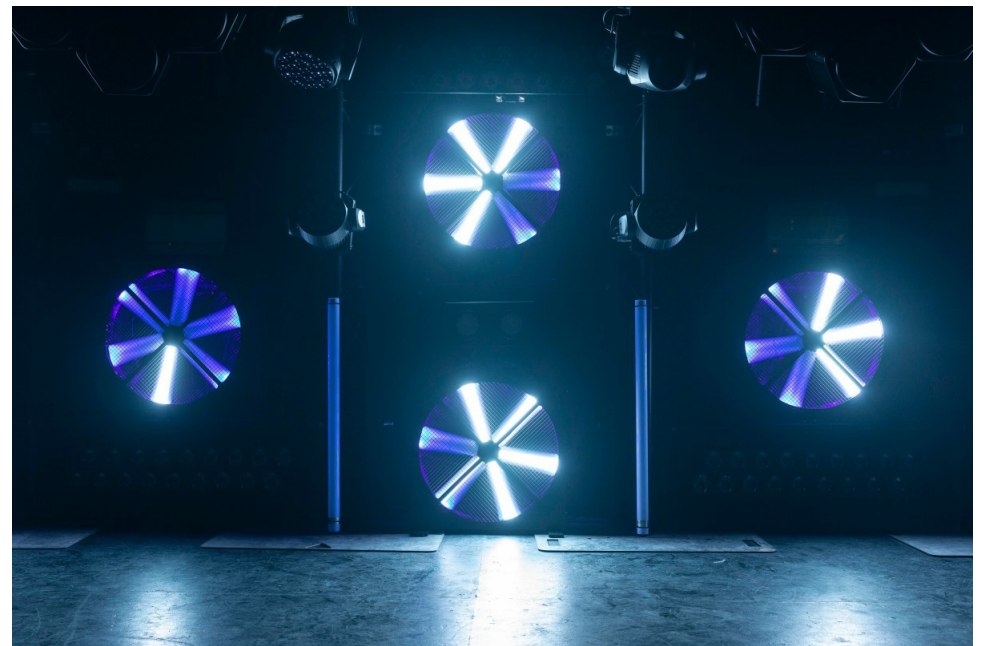

## DESCRIPTION

Le BT-LEDROTOR est un ventilateur de 70x70cm à effet LED de haute puissance pour les studios TV, la location, ... . Chacune des 6 pales est équipée de 5 sections à LED RVB que vous pouvez contrôler individuellement. En supplément un effet LED UV a été ajoutée.

## CARACTÉRISTIQUES

- High power 70x70cm LED-EFFECT FAN
- Use in all kinds of show applications: TV-studios (flicker free), Rental, Discos, ...
- The 6 fan blades are equipped with in total 720 RGB-leds
- Each fan blade is split-up in 5 individual RGB-sections (total: 30 pixels)
- The output of each fan blade can be controlled individually!
- Amazing built-in pixels patterns + free pixel programming.
- 32pcs 3W UV-leds light up the white colored blades in the dark!
- There are 3 DMX-modes: 5, 12 and 33 channels
- Very slow to very fast bidirectional fan rotations
- RDM-function for: channel mode, DMX-address, temperature control, ...
- OLED display with backlit touch buttons for easy configuration.
- Easy truss installation, thanks to 2 included omega brackets
- Easy floor installation, thanks to 2 included floor stands
- Smart placement of the in/out connectors to assure, almost invisible, cable routing.
- Easy daisy chaining: 3pin & 5pin + Neutrik® PowerCON® in/out
- 100V~240V 50/60Hz Power supply.
- A special 80x60cm flight case for transport of 4 units + cables and accessories is optionally available.