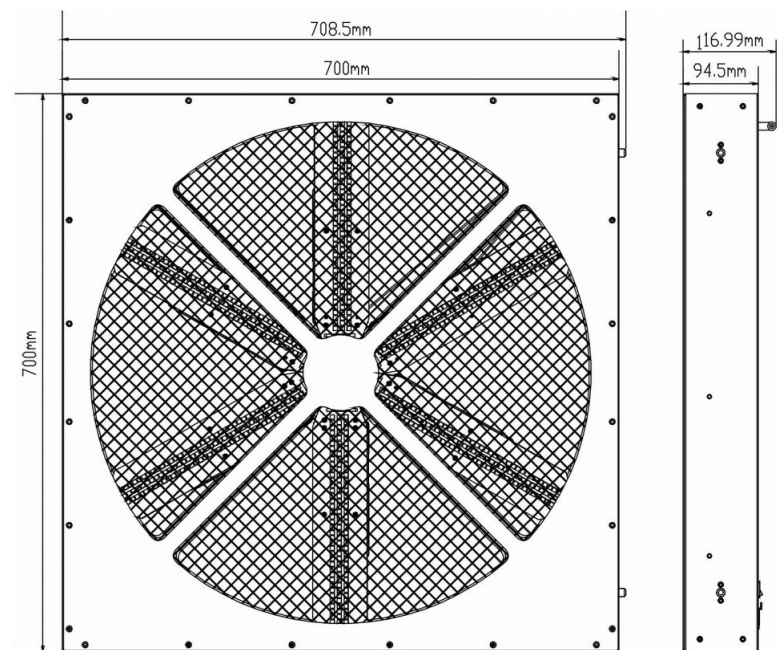

SPECIFICATIONS

Général : Usage	DJ & Club, Stage & Rental
Général : Dimensions (cm)	70 x 70 x 10 cm
Général : Poids (kg)	20
Général : Alimentation	AC 100 - 240V, 50/60Hz
Général : Etiquette "énergie"	Non
Général : Consommation d'énergie W	240
Général : Couleur	noir
Général : Ecran	OLED
Général : Fixation	included omega bracket
Général : IP rating	indoor
Contrôle : manuelle	Non
Contrôle : Master/Slave	Non
Contrôle : SMART-DMX	Non
Contrôle : autonome	no
Contrôle : programmable	Non
Contrôle : mise à jour du logiciel	oui
Contrôle : canaux dmx maximale	33
Lumière : lamp socket	aucun
Lumière : lampe	LED
Lumière : couleurs	Rouge, Vert, Blue, RGB
Lumière : mélanger les couleurs	oui
Lumière : iris	Non
Lumière : taux de rafraîchissement min. (kHz)	Non
Lumière : taux de rafraîchissement max. (kHz)	Non
Connexion : entrée	3 pin XLR, 5 pin XLR, powercon, usb, rdm, Wireless DMX
Connexion : sortie	3 pin XLR, 5 pin XLR, powercon, usb, rdm, Wireless DMX
Marque	BRITEQ
EANCode	5420025655163
Discontinued	Non