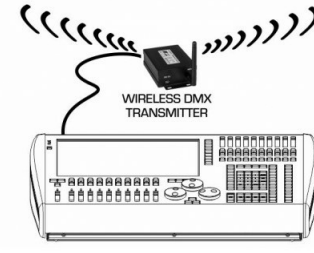

SPECIFICATIONS

Général : Usage	DJ & Club, Stage & Rental
Général : Dimensions (cm)	70 x 70 x 10 cm
Général : Poids (kg)	20
Général : Alimentation	AC 100 - 240V, 50/60Hz
Général : Etiquette "énergie"	Non
Général : Consommation d'énergie W	240
Général : Couleur	noir
Général : Ecran	OLED
Général : Fixation	included omega bracket
Général : IP rating	indoor
Contrôle : manuelle	Non
Contrôle : Master/Slave	Non
Contrôle : SMART-DMX	Non
Contrôle : autonome	no
Contrôle : programmable	Non
Contrôle : mise à jour du logiciel	oui
Contrôle : canaux dmx maximale	33
Lumière : lamp socket	aucun
Lumière : lampe	LED
Lumière : couleurs	Rouge, Vert, Blue, RGB
Lumière : mélanger les couleurs	oui
Lumière : iris	Non
Lumière : taux de rafraîchissement min. (kHz)	Non
Lumière : taux de rafraîchissement max. (kHz)	Non
Connexion : entrée	3 pin XLR, 5 pin XLR, powercon, usb, rdm, Wireless DMX
Connexion : sortie	3 pin XLR, 5 pin XLR, powercon, usb, rdm, Wireless DMX
Marque	BRITEQ
EANCode	5420025655163
Discontinued	Non