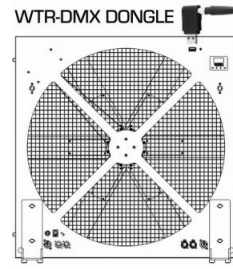

SPECIFICATIONS

Général : Usage	DJ & Club, Stage & Rental
Général : Dimensions (cm)	70 x 70 x 10 cm
Général : Poids (kg)	20
Général : Alimentation	AC 100 - 240V, 50/60Hz
Général : Etiquette "énergie"	Non
Général : Consommation d'énergie W	240
Général : Couleur	noir
Général : Ecran	OLED
Général : Fixation	included omega bracket
Général : IP rating	indoor
Contrôle : manuelle	Non
Contrôle : Master/Slave	Non
Contrôle : SMART-DMX	Non
Contrôle : autonome	no
Contrôle : programmable	Non
Contrôle : mise à jour du logiciel	oui
Contrôle : canaux dmx maximale	33
Lumière : lamp socket	aucun
Lumière : lampe	LED
Lumière : couleurs	Rouge, Vert, Blue, RGB
Lumière : mélanger les couleurs	oui
Lumière : iris	Non
Lumière : taux de rafraîchissement min. (kHz)	Non
Lumière : taux de rafraîchissement max. (kHz)	Non
Connexion : entrée	3 pin XLR, 5 pin XLR, powercon, usb, rdm, Wireless DMX
Connexion : sortie	3 pin XLR, 5 pin XLR, powercon, usb, rdm, Wireless DMX
Marque	BRITEQ
EANCode	5420025655163
Discontinued	Non