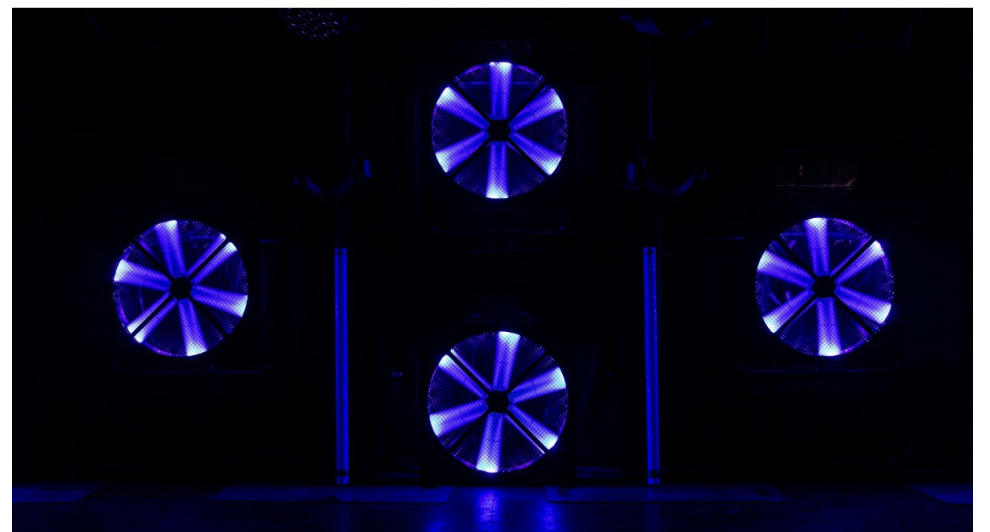

## DESCRIPTION

Le BT-LEDROTOR est un ventilateur de 70x70cm à effet LED de haute puissance pour les studios TV, la location, ... . Chacune des 6 pales est équipée de 5 sections à LED RVB que vous pouvez contrôler individuellement. En supplément un effet LED UV a été ajoutée.

## CARACTÉRISTIQUES

- High power 70x70cm LED-EFFECT FAN
- Use in all kinds of show applications: TV-studios (flicker free), Rental, Discos, ...
- The 6 fan blades are equipped with in total 720 RGB-leds
- Each fan blade is split-up in 5 individual RGB-sections (total: 30 pixels)
- The output of each fan blade can be controlled individually!
- Amazing built-in pixels patterns + free pixel programming.
- 32pcs 3W UV-leds light up the white colored blades in the dark!
- There are 3 DMX-modes: 5, 12 and 33 channels
- Very slow to very fast bidirectional fan rotations
- RDM-function for: channel mode, DMX-address, temperature control, ...
- OLED display with backlit touch buttons for easy configuration.
- Easy truss installation, thanks to 2 included omega brackets
- Easy floor installation, thanks to 2 included floor stands
- Smart placement of the in/out connectors to assure, almost invisible, cable routing.
- Easy daisy chaining: 3pin & 5pin + Neutrik® PowerCON® in/out
- 100V~240V 50/60Hz Power supply.
- A special 80x60cm flight case for transport of 4 units + cables and accessories is optionally available.