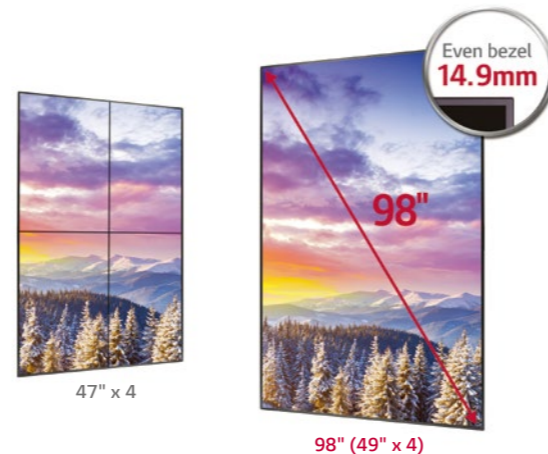

### Portrait & Landscape Mode

As it can be installed both vertically and horizontally, it gives much flexibility for those who need to install digital signage in limited space.

### Immersive large screen & Even bezel

98" real size displays deliver seamless contents as an alternative to the 2x2 video wall at the flagship store. And slim & even bezel delivers stunning look on the wall, creating minimalist presentation.

### Dimensions (unit : mm)

**98"**

2,191.8 x 1,246.8 x 69.4 / 88 kg

**84"**

1,923 x 1,109 x 51 mm / 72.9 kg