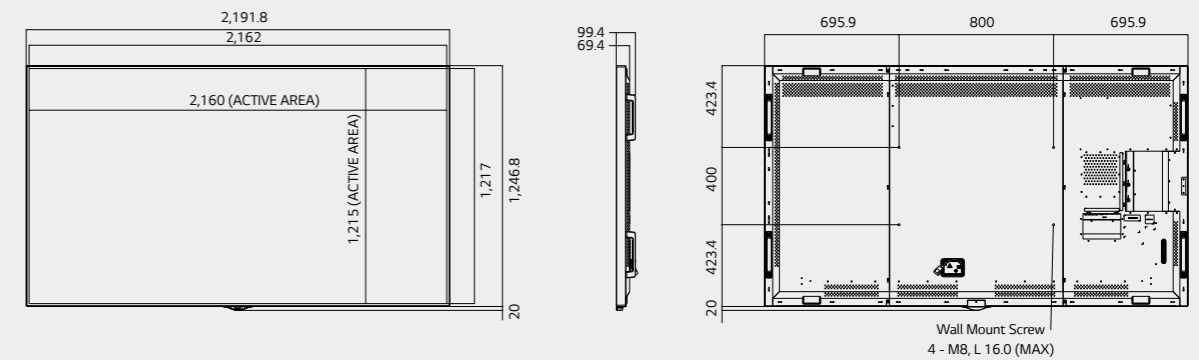

### Immersive large screen & Even bezel

98" real size displays deliver seamless contents as an alternative to the 2x2 video wall at the flagship store. And slim & even bezel delivers stunning look on the wall, creating minimalist presentation.

### Dimensions (unit : mm)

**98"**

2,191.8 x 1,246.8 x 69.4 / 88 kg

**84"**

1,923 x 1,109 x 51 mm / 72.9 kg