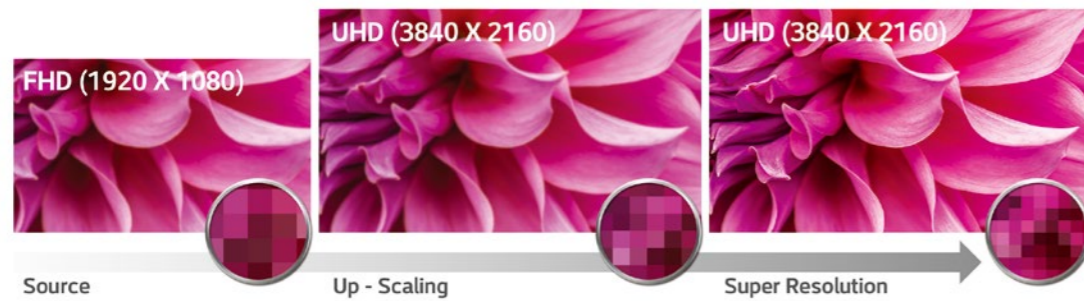

Immersive Ultra HD Screen with Smart Platform

Ultra HD premium large display 98LS95D, 84WS70MD/BD

Screen Size
98", 84"

98LS95D, 84WS70MD/BD

- Brightness : 98LS95D - 500 cd/m²
  84WS70MD - 500 cd/m²
  84WS70BD - 350 cd/m²
- Bezel : 98LS95D 14.9 mm (Even Bezel)
  84WS70MD/BD 27.9 mm (Even Bezel)
- Depth : 98LS95D 69.4 mm
  84WS70MD/BD 51 mm
- Interface : HDMI (3) / DVI / DP / RJ45 / IR / RS232C
  USB 3.0 / USB 2.0 / External Speaker

*84WS70BD

Key Features

Full HD to Ultra HD Up-Scaling

Up-scaling and Super Resolution technology enhance the quality of FHD content to near-UHD quality.