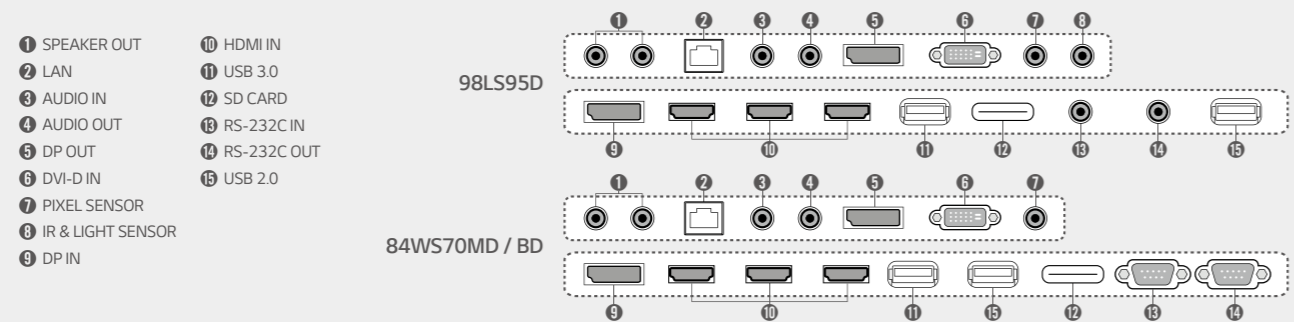

Connectivity